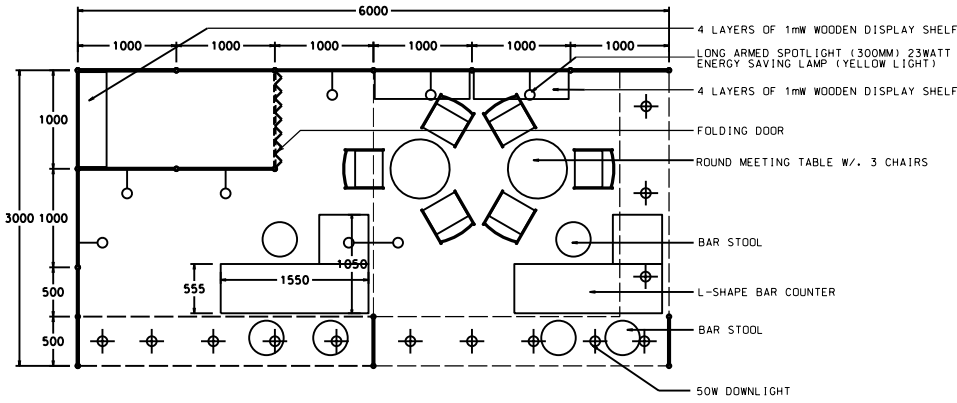

### 6M x 3M Right Corner Booth (Option B)

六米乘三米右邊角位攤位

PLAN

PERSPECTIVE

ELEVATION

BOOTH SPECIFICATIONS		QTY.
	L-SHAPE BAR COUNTER	2
	1000W x 300D WOODEN DISPLAY SHELF	12
	LONG ARMED SPOTLIGHT (300MM) 23WATT ENERGY SAVING LAMP (YELLOW LIGHT)	8
	ROUND MEETING TABLE	2
	BAR STOOL	6
	BLACK LEATHER CHAIR	6
	RUBBISH BIN & CARPET (18sqm.)	