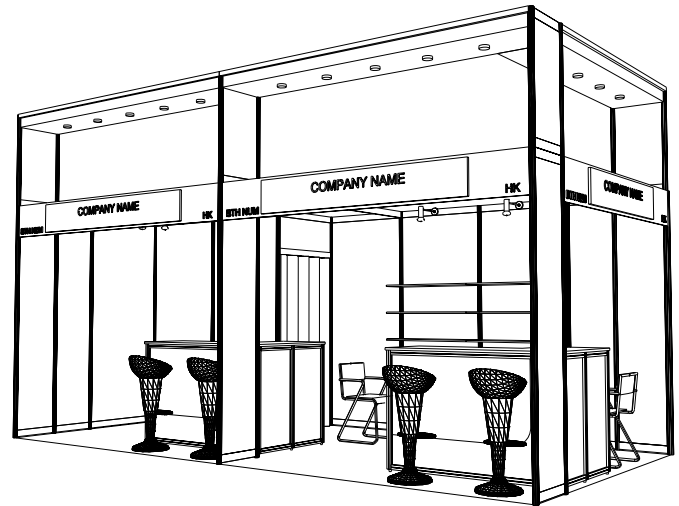

### 6M x 3M Right Corner Booth (Option B)

六米乘三米右邊角位攤位

PLAN

PERSPECTIVE

ELEVATION

BOOTH SPECIFICATIONS		QTY.
	L-SHAPE BAR COUNTER	2
	1000W x 300D WOODEN DISPLAY SHELF	12
	LONG ARMED SPOTLIGHT (300MM) 23WATT ENERGY SAVING LAMP (YELLOW LIGHT)	8
	ROUND MEETING TABLE	2
	BAR STOOL	6
	BLACK LEATHER CHAIR	6
	RUBBISH BIN & CARPET (18sqm.)	