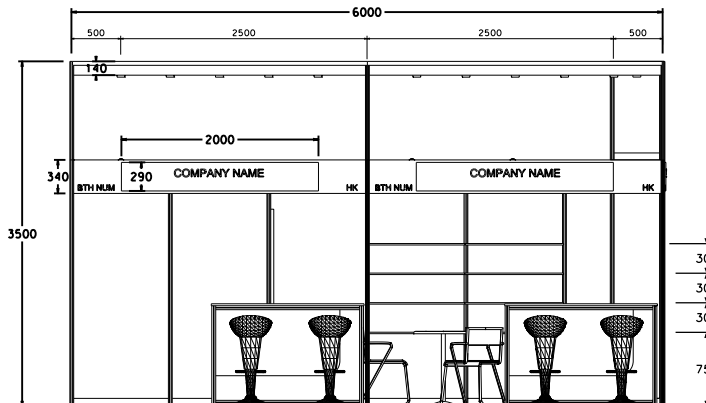

### 6M x 3M Right Corner Booth (Option B)

六米乘三米右邊角位攤位

PLAN

PERSPECTIVE

ELEVATION

BOOTH SPECIFICATIONS		QTY.
	L-SHAPE BAR COUNTER	2
	1000W x 300D WOODEN DISPLAY SHELF	12
	LONG ARMED SPOTLIGHT (300MM) 23WATT ENERGY SAVING LAMP (YELLOW LIGHT)	8
	ROUND MEETING TABLE	2
	BAR STOOL	6
	BLACK LEATHER CHAIR	6
	RUBBISH BIN & CARPET (18sqm.)	